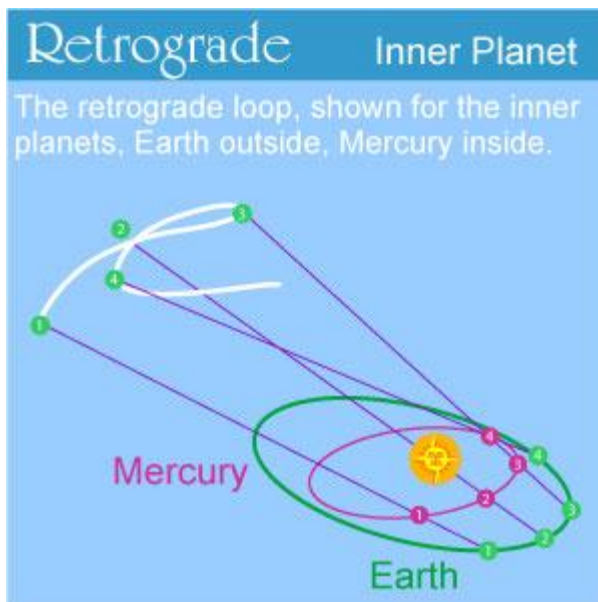

StarTypes: Life-Path Partners

Inner Planets Retrograde

Each major planet appears to move thru the zodiac with one major zigzag or retrograde loop per year, as the earth completes its annual cycle. The inner planets, Mercury and Venus, have a more complicated schedule. Astrologers note where this loop or zigzag occurs in the zodiac each year. In particular, it is considered significant if the retrograde loop occurs at a sensitive point in one's horoscope, such as the position of a natal planet. In such a case, the retrograding planet may pass over this sensitive point up to three separate times -- forward, backward, and forward again. What follows is an introduction to these three retrograde-phenomena.

This technique requires some understanding of the heliocentric workings of the planets. After all, the entire retrograde phenomenon is little more than a reflection of the Earth's motion around the Sun in