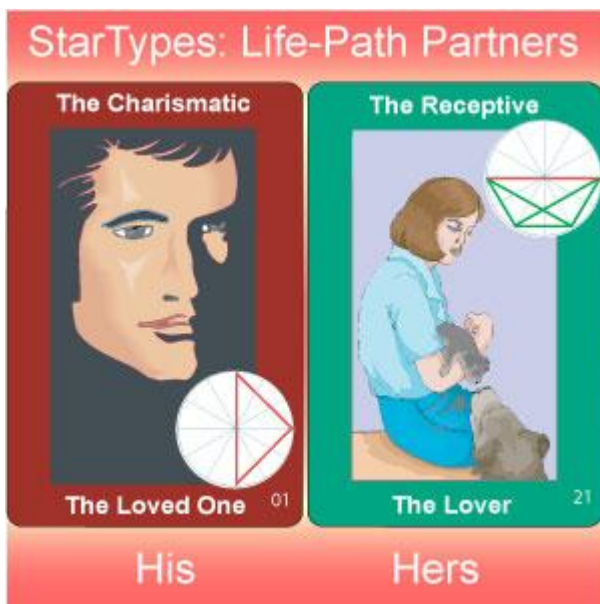

StarTypes: Life-Path Partners

is much more self-sufficient and independent. In other words, SHE is not as reliant on relationships or partnerships in general, and quite content to be by herself. SHE may have an almost obsessive trait of single-minded concentration on whatever she is doing, and this may take up a lot of time.

He: The Loved One, StarType #1

She: The Lover, StarType #21

Makes for quite a stable relationship, with HE as the loved one, the object of affection, and SHE in the role, quite natural for her, of the lover, the one who gives attention and generally manages this relationship. This is an interdependent partnership, which means each needs both relationships and the other. SHE is VERY sensitive and picks up on things easily, and tends to use her mind to get things done. As a team, what may be missing or at least should be kept in mind is that neither have extraordinary far