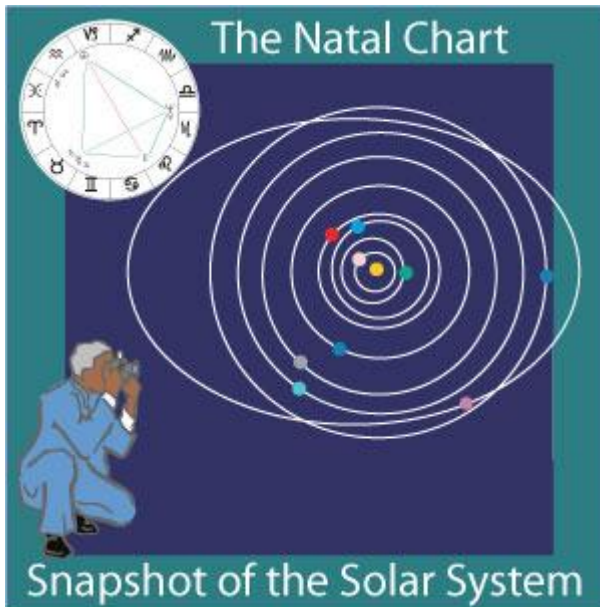

StarTypes: Life-Path Partners

Before and Behind

What is interesting here is the fact that if we consider the helio position of a planet as where that planet in fact is in its journey thru the zodiac around the Sun (which is a fact), then the geo position (except at conjunction/opposition) is ALWAYS either ahead of this helio position or behind it. In other words, the geocentric position for any planet runs for a time ahead of the helio position, stops in the sky, pauses, turns retrograde, and begins to move backward through the zodiac, over the ground it just covered. It continues backward until it crosses the helio position, still moving back (and now behind the helio position), comes to another slow stop, and begins to go forward again, finally catching up to and passing the helio position. This is what is called the retrograde loop.

The heliocentric motion of the planet is always forward and never stops or wavers. It is the