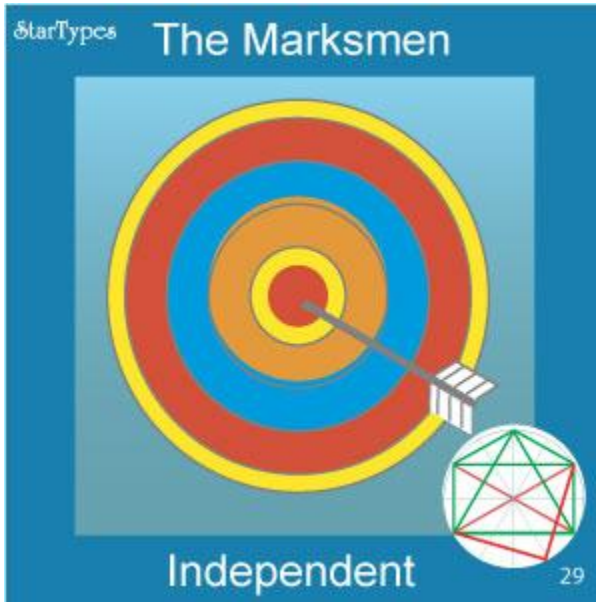

StarTypes: Life-Path Partners

StarType #29, T-Seer

Symbolic Image: Someone is using a large magnifying glass to catch the sun and focus it on a dry leaf or piece of paper, causing a thin stream of smoke to come up, and a tiny hole is being burned.

Concept

This is a very independent StarType that has both strong mental and practical ability, but of the two, the mental is much more strongly accented. More than mental, this type of chart has spiritual and even visionary overtones, an almost mystic vision-like sense of life. And this is not all pie-in-the-sky talk, but a vision that is connected to the practical in a very direct manner. They can bring what you envision down to earth and tie it into actual manifestation.

Relationships