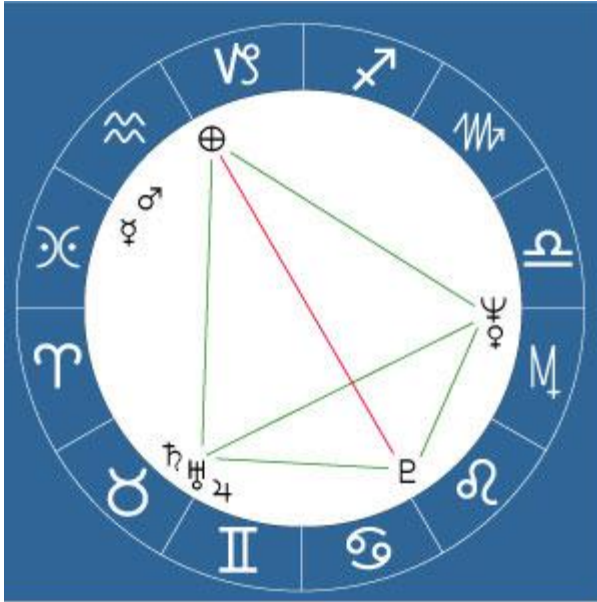

StarTypes: Life-Path Partners

Your Dharma Chart

To be clear, I am not saying that the helio chart is somehow God or even the God in us, but what I am saying is that between the absolute awareness (call it God or Buddha or what-have-you?) and our personality and life circumstances are several main archetypes or dharma paths – ways of being.

In other words, there are all kinds of personalities and life circumstances, probably as varied in number as there are people in the world. Between these endless personalities and whatever common unity all persons ultimately share are a number of basic archetypes into which all these personalities can be grouped. This is what StarTypes is about, the basic archetypes or schools of thought to which each of us belong.

We are all unique persons and we all share some common essence. That is well documented by philosophers, psychologists, and poets the world