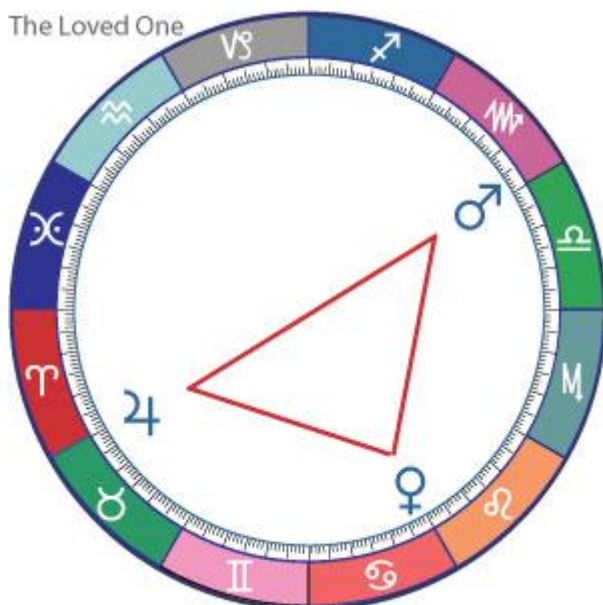

StarTypes: Life-Path Partners

Whole-Chart Patterns

These whole chart patterns have been studied for many centuries and a whole body of astrological knowledge and folklore has built up around them, which makes their interpretation fascinating. We mentioned earlier the two most basic aspects, that of the Conjunction (when two bodies are at the same exact point in the zodiac) and the Opposition (when two bodies are opposite one another in the zodiac). In addition, other two-body aspects include the Trine (120 degrees), the Square (90 degrees), and so on. These are two-body or isolated aspects, and are not the kind of aspect patterns I am talking about here.

Most of the more famous whole-chart patterns are three and four-body patterns. Let's look at some of the best known of the three-body whole chart patterns.