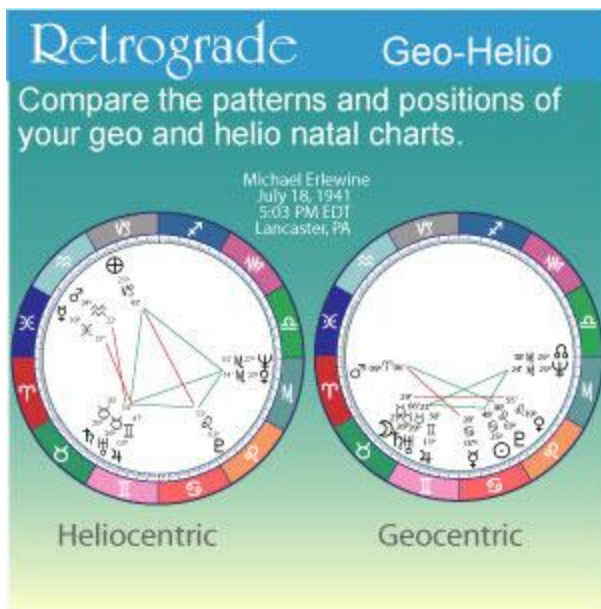

StarTypes: Life-Path Partners

Retrogradation

Later on there is a complete article on the retrograde phenomenon, so here I will just mention it. By examining the positions of each planet in regard to whether its geo zodiacal position is either ahead or behind its helio position is revealing. While the helio planet position keeps endlessly plugging along moving always forward in the zodiac, the geo position for that planet ranges ahead and behind the actual position, which gives rise to all kinds of possible interpretations.

Example interpretations might be something like: at times events and outer circumstances run ahead of our heart, our ability to carry them out. At other times, circumstances seemed mired in the past, and we are forced to plan the future internally and wait until events catch up to our foresight. You get the idea.