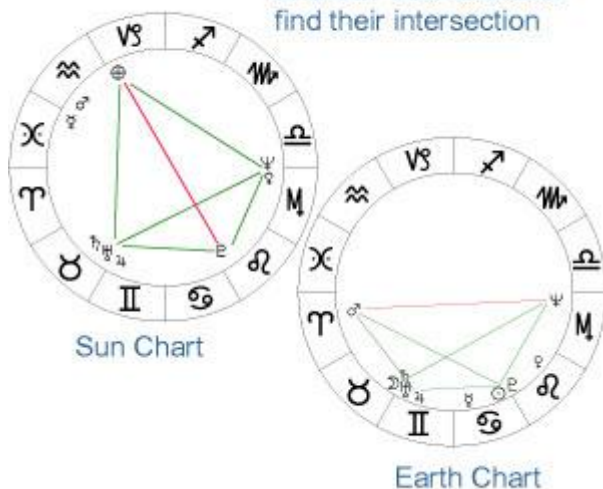

StarTypes: Life-Path Partners

Compare the earth-view
and sun-view charts to
find their intersection

Geocentric and Heliocentric

I hope by now that you have the idea that I feel that it is the heliocentric StarType patterns that best define the inner or essential nature of a person, and not the geocentric patterns. Of course StarType patterns also exist in your natal geocentric chart, so why not just use that chart?

Of course, you can do that, and I have too. The difference is that I find that the helio StarType best defines the spiritual nature of the greater self or individual one is. It is the helio pattern that best represents what the entire solar system is doing (aspect wise) at any given moment, and the geocentric patterns may or may not reflect these helio patterns at any given time.