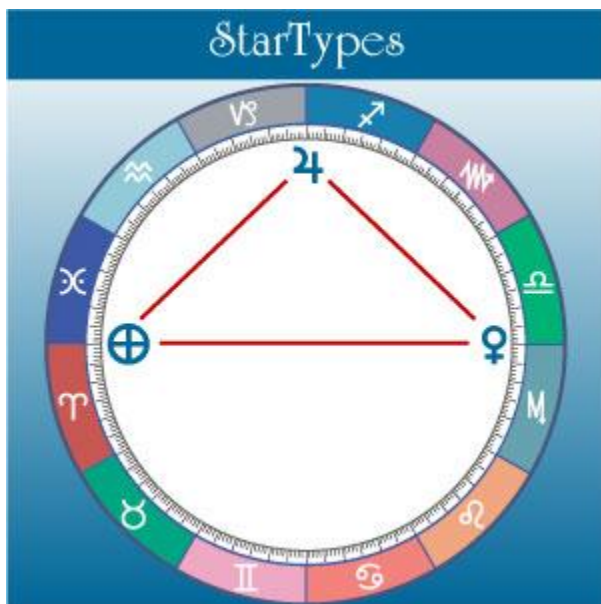

StarTypes: Life-Path Partners

let's at least give it enough space to get together on the same page as to what is being referred to here.

The T-Cross

The long and the short of it is that the T-Cross or T-Square StarTypes appear to be the transmitters, the magnetized, the charismatic. Again: I can't tell you the reasons why (although I have ideas on this), but I can tell you that these cross-bound StarTypes have something deeply embedded in their very incarnation that is transmitted or radiates from them to the rest of us. We can call it information or star-power or whatever. It does not matter the name. Some StarTypes broadcast and the rest of us receive or take it in. Some of us can interpret this information that is transmitted, which brings me from talking about the one main StarType (the T-Square) to the two main opposite archetypes, the yin and the yang of StarTypes.