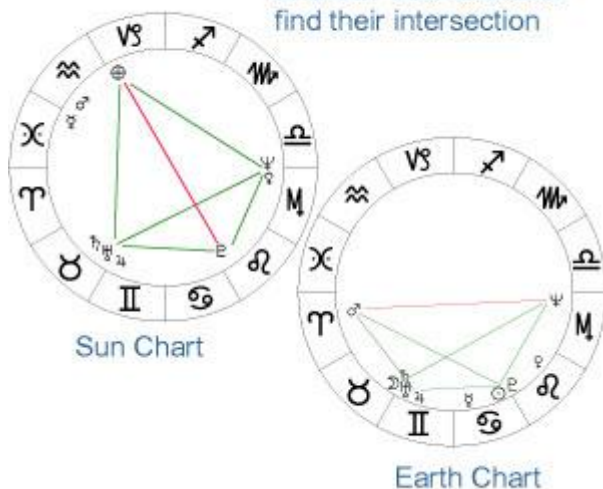

StarTypes: Life-Path Partners

Compare the earth-view and sun-view charts to find their intersection

Geo and Helio Planet Positions

I mentioned earlier on that one interesting exercise is to compare the geo and helio position for a given planet. For the planets outside of the earth, there will be a fixed limit as to how far apart these two positions can be. I gave the example of my geocentric Mars being in Aries, but my helio Mars was actually in Aquarius. My Mars appears “Aries” in nature, but in fact functions internally in an “Aquarian” manner. You get the idea.

With the inner planets, Mercury and Venus, the positions between geo and helio can be any place in the zodiac. For example, I have my geo Venus in Leo, but it actually was (heliocentrically speaking) in Virgo. My geo Mercury is in Cancer, but in the helio, it is in Pisces. And these two inner planets can also have aspects to one another, so keep that in mind as well.