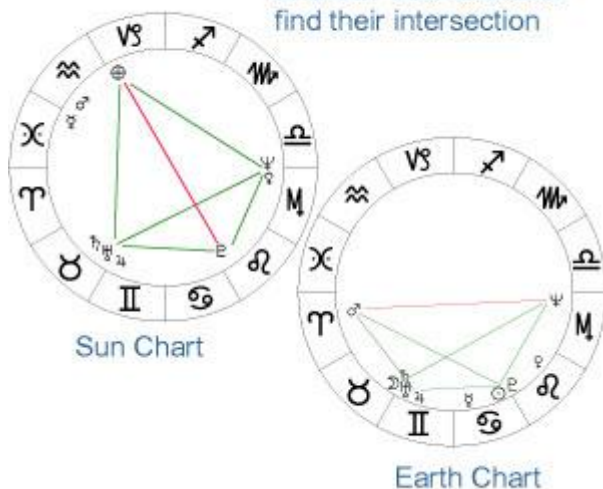

StarTypes: Life-Path Partners

Compare the earth-view and sun-view charts to find their intersection

One Individual: Two Views

Yet there was something about these large-scale patterns in the helio that was more persuasive of my attention than I could remember experiencing. They were somehow more real, more emphatic. They caught my attention and then held it in a way that had not happened in the past.

Sure, it started with my own chart. My geocentric, standard natal chart was interesting in many ways, and of course I had counted those ways using every astrological technique at my disposal. Yet, I was always felt like something was missing that I needed to hear. I had never fully identified with my traditional chart, but sought to twist and turn it with techniques to somehow extract from it something deeper, something more about how I saw myself. That traditional geo chart was not all of how I saw myself,