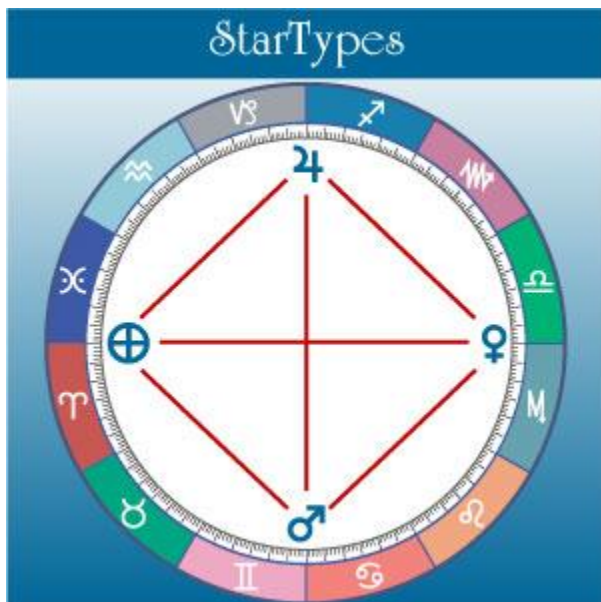

StarTypes: Life-Path Partners

fascinated astrologers past and present. What these large heavenly patterns, these StarTypes, mean for us is what we will now be getting into.

The Crux of the Matter

I have spent over thirty years researching StarTypes, these large aspect patterns in the sky, so one might imagine there is a lot to communicate here. However, the actual results are almost embarrassing, they are so simple. The one key thought that drives the whole StarTypes concept is this:

Is there or is there not a T-Square pattern in the heliocentric natal chart?

The T-Square pattern consists of two planets that form an Opposition (180-degree) aspect to one another, with a third planet at their midpoint that is at right angles to the other two.