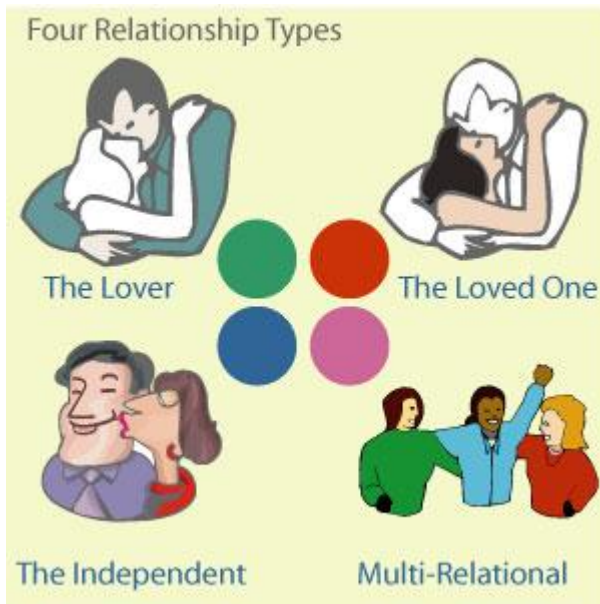

Chapter 3: StarType Families

The StarType Families

We will be going into much more detail about each of these StarType families, but let's make sure that we are clear about which colors represent which relationship family. There are four colors and four families.

The red-bordered StarType cards are reserved for the "Loved One" family, the StarTypes with all the charisma we spoke of earlier. More about this soon.

The green-bordered cards represent "The Lover" StarType family. They are the main observers and annotators of the red cards, the watchers.

When both qualities ("Loved On" and "Lover") appear in the same card, these are the "Independent" StarTypes, and their borders are blue.