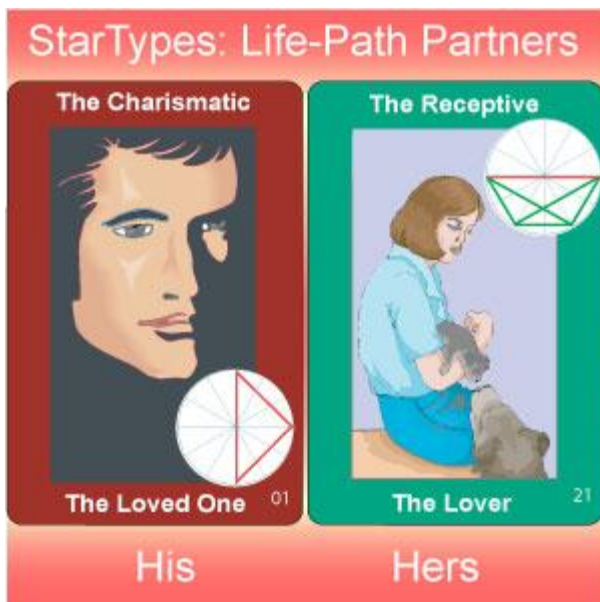

StarTypes: Life-Path Partners

The Life of the Party

To make sense out of what I am about to present, we will have to agree that there is something about some people that we find attractive, and vice versa. Some may even find us attractive. It is all relative, but the phenomenon I am pointing out here is omnipresent, this transmitting and receiving of a certain subtle something.

StarTypes: Life-Path Partners

The Charismatic StarTypes

That being said, I am sure you want to check out which StarTypes represent these very charismatic individuals. The charismatic family of StarTypes all have red borders, like the card above, so you can't mistake them. In fact there are four main relationship families and each have a different colored border, so let's go through the four relationship families, starting with the two most classic relationship roles, that of "The Lover" and "The Loved One."

StarTypes: Life-Path Partners

The Lover and the Loved One

We don't have to look far to find manifestations of these great principles and their dynamic interplay at the human level. The world's bards and poets have done little else than serenade us with the stories of relationships, stories of Romeo and Juliet, of "The Lover" and the "Loved One." And it turns out that these two classic relationship roles, lover and loved one, are just what two of the key StarTypes families show.

StarTypes: Life-Path Partners

StarTypes

Not only are these two cosmic StarType patterns present and accounted for, but they are omnipresent, by and far the most important relationship roles on the planet, that of "Lover" and "Loved One." In fact, just about all relationships, sooner or later, resolve themselves into these two roles. One of the partners takes on the role of "The Lover," while the other becomes the "Loved One." This is almost like a law of physics.