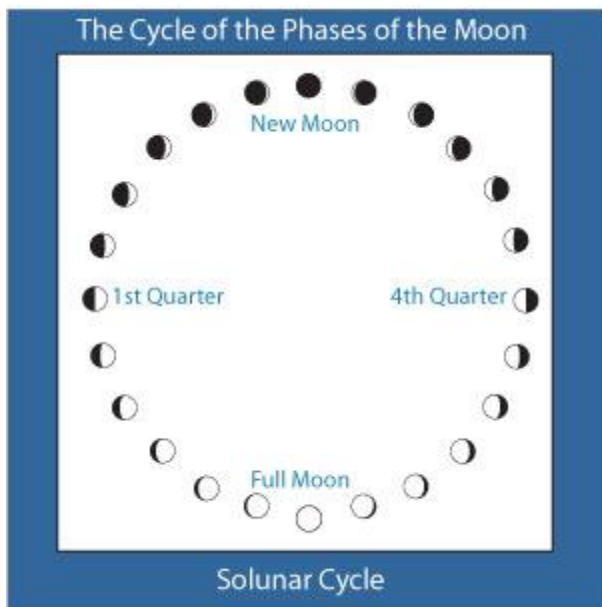

StarTypes: Life-Path Partners

Aspect Cycles

An example of an aspect we all have experienced is the Full Moon, the moment when the aspect (angular separation) between the Sun and the Moon is exactly 180 degrees – with the Moon directly opposite the Sun, one on either side of the earth.