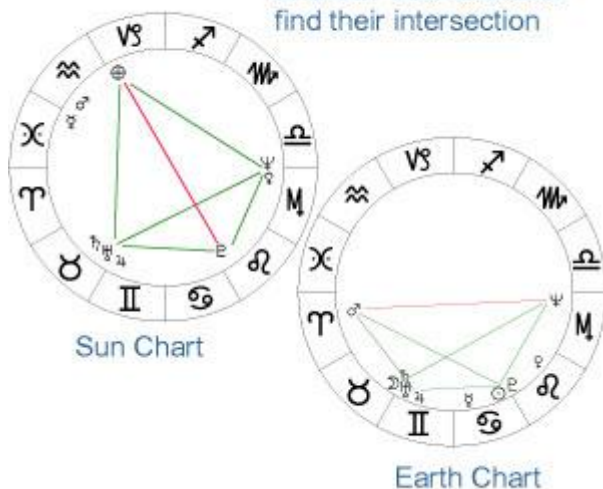

StarTypes: Life-Path Partners

Compare the earth-view and sun-view charts to find their intersection

The Techniques

In the beginning, as mentioned, when I compared my heliocentric chart to the geocentric chart I was so used to, I noticed that the planets were not always in the same places. Let me give you an example: Mars.

My geocentric Mars is in tropical Aries. Mars in Aries, just about as hot a place as you could name for Mars, and astrologers had chided me about this for virtually ever. And I did have a bit of a temper. Everyone could see that.

Now along comes the helio chart, where my Mars is in Aquarius, not in Aries. So, outwardly (geo) my Mars is in Aries, but inwardly (helio) it actually is in Aquarius. Actually, out there in the solar system, as it circled around the Sun, my Mars was in Aquarius and not in Aries. It only appears to be in Aries because the earth is embedded in the solar system and from its vantage point Mars appears to be in Aries, when it actually is