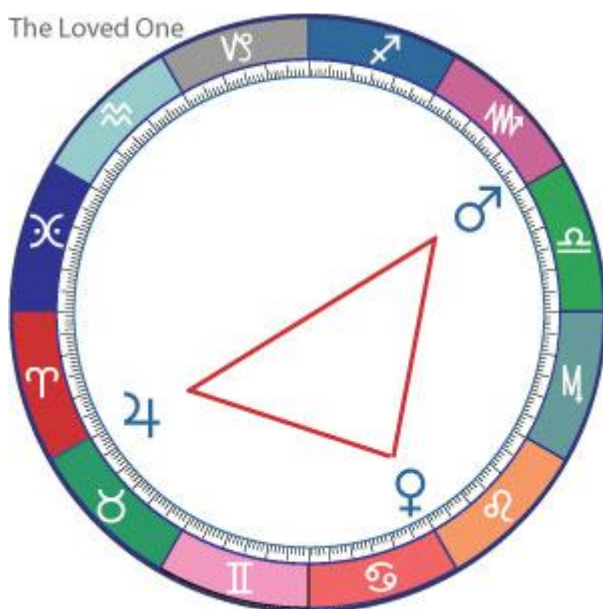

StarTypes: Life-Path Partners

by the fact that single aspects link together, aspect to aspect, to form a complete pattern that runs a full 360-degrees around the chart, ending at the aspect where it began.

Whole-Chart Patterns

In other words, StarTypes are not single aspects like an isolated Square (90-degree) or Trine (120-degree) aspect, although these single aspects too are important and have been used for centuries.

StarTypes patterns refer only to multiple aspects that are linked, one to another, to create a pattern that stretches completely around the chart, the full 360 degrees. That is what defines a StarType.

The large whole-chart StarType patterns have a different feel and interpretation from the single aspects. They are dynamic configurations that have