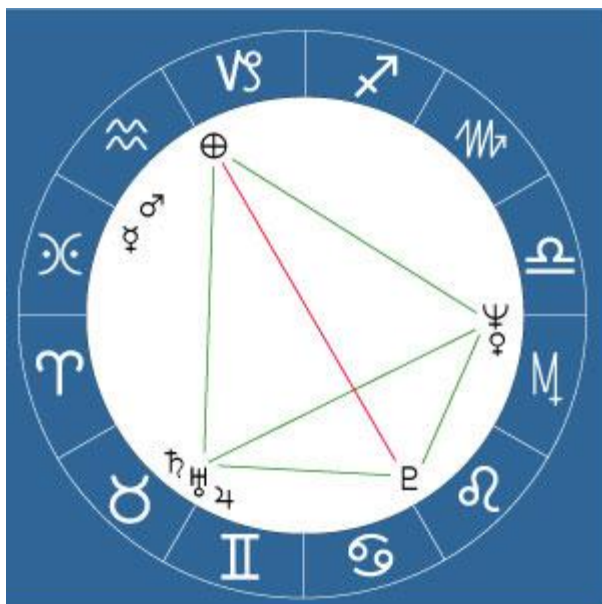

StarTypes: Life-Path Partners

My Helio Grand Trine

As I began to calculate charts for my family and other people I knew or had known in life, I could see other large-scale whole-chart patterns in their charts, things like the T-Square, the Grand Cross, and of course other Grand Trines and Kites. Soon I had run through all the common traditional patterns used in the history of astrology and was learning about patterns that at point had no name. Of course, I ended up naming them, just to make it easier to identify and refer to.

Rather than saying that a pattern was an opposition with a trine and Sextile, I ended up just calling this configuration a "Wedge," because it looked like one. And so it went. Pretty soon I had dozens of patterns that I regularly came across. I would draw them out, using colored pencils and pens to help identify them, and I published many dozens of these patterns in