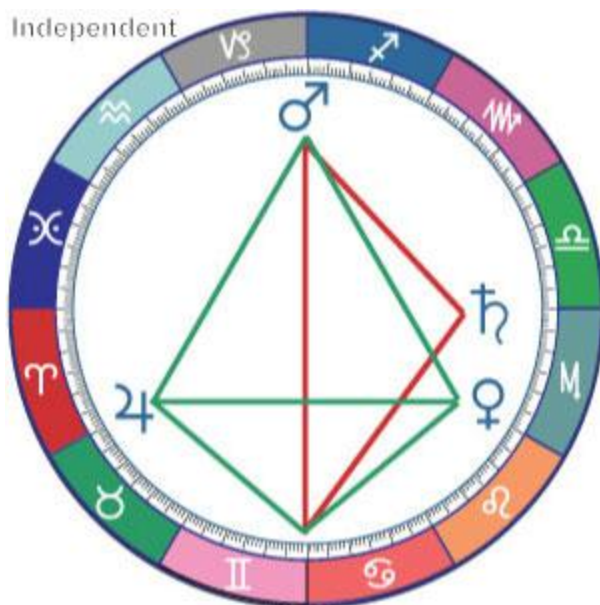

StarTypes: Life-Path Partners

The Two Relationship Types

Something as all encompassing as this dynamic we see playing out in the heavens, the Cross and the Trine, must have mundane emanations. After all, astrology is just a language to view day-to-day reality. And so there are mundane signs here on earth, in fact all around us. And these emanations are as overarching and pervasive as the great archetypal StarType patterns themselves, for they point to the very sense of relationship itself: the Lover and the Loved One.