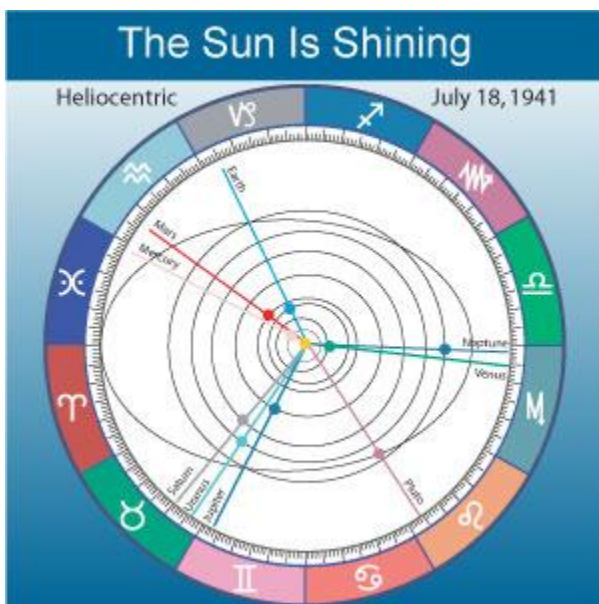

StarTypes: Life-Path Partners

not all of how I felt myself to be inside, and I had worked hard to get inside my chart.

My Helio Chart

However, my helio chart caught my attention right off. For one, this chart had a very exact grand trine configuration in it, a single pattern shared by no less than six of the nine planets, and with Earth as the focus of the configuration. Augmenting that was an opposition of Earth to Pluto, which converted the grand trine into a configuration that is called the “Kite.” It was very prominent and easy to see at once. However, it took me quite a while to begin to get any idea of what it might mean or represent as far as interpretation.