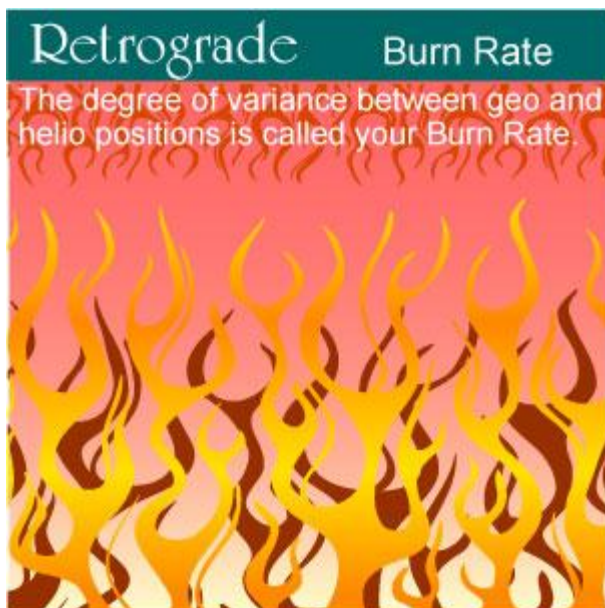

StarTypes: Life-Path Partners

The Burn Rate

On the other hand, there may be a great difference between the geo and the helio position for a given planet, and an inner need or drive on the part of a person with this configuration to reconcile these two positions and to make them one. I have termed the amount of difference between the helio and geo position for any planet the "burn rate," and we can speak of someone have a high burn rate for Mars (great difference) or a low burn rate (little or no difference).

The name "burn rate" comes from charts of individuals with a great difference between the geo and helio positions for a planet, and the fact that they may have to struggle to bring these two together, to reconcile this obvious discrepancy and make them one in their life. Perhaps this is an indication that they will undergo many experiences (much change) as