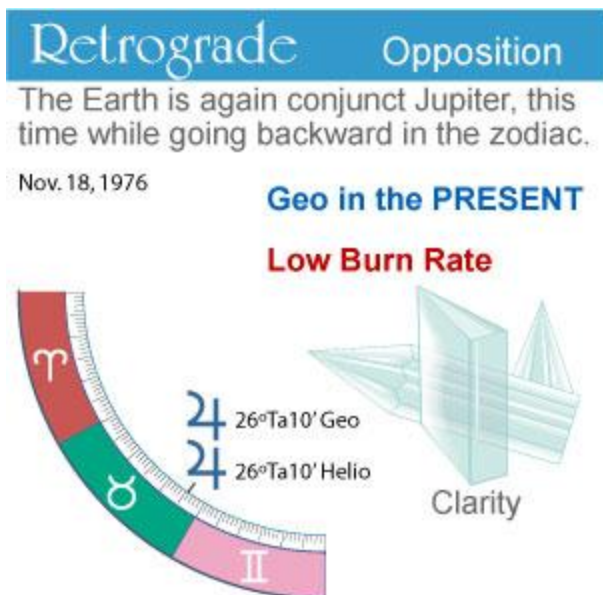

StarTypes: Life-Path Partners

Sun Opposition Planet

Once again, this is a point where there is no difference between the geo and helio positions. They are perfectly aligned and clear, but this is our second pass over this same part of the zodiac.

The time following this marks a period when the geocentric position moves behind the heliocentric position, still covering area gone over before. Meanwhile, the helio position is covering area just covered by the geocentric foray ahead into the zodiac.