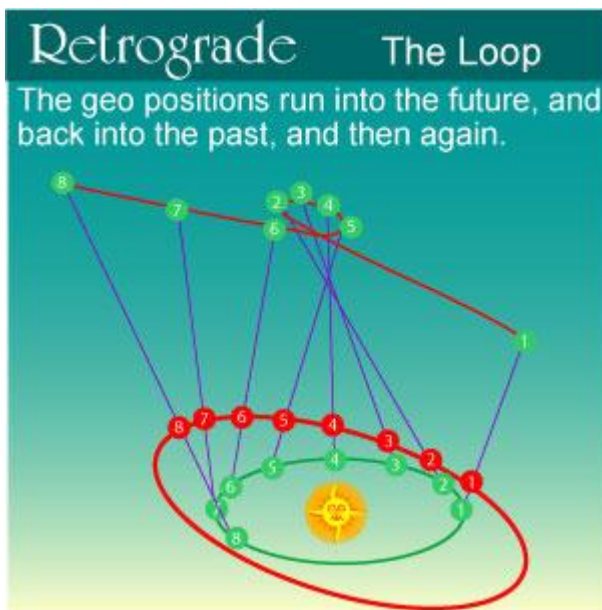

StarTypes: Life-Path Partners

First, let's refresh ourselves on the difference in interpretation between the geo and helio position of any planet, keeping in mind that the geo planet position is the earth's view of that planet as it moves always forward in the zodiac in the sun-centered solar system, and the helio planet position is the position of the same planet in the actual solar system, with the Sun as center.

Astrologers who use helio positions, like Dane Rudhyar, Robert Hand, and myself, for example, find that while the geo position charts the outward personality, circumstances, and how they appear in our lives (as traditional astrology states), the helio position, with its steady advance through the zodiac, marks the inner or true position (and meaning) of the planet.