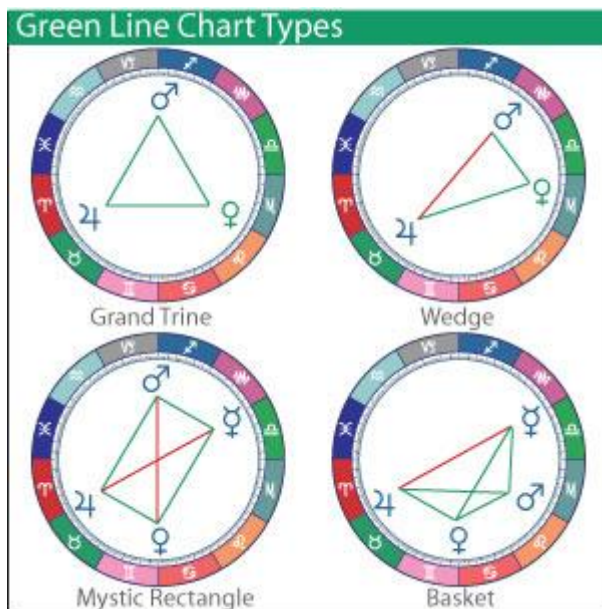

StarTypes: Life-Path Partners

My Point

However, I tend to phrase all of this opposite talk a little differently. I simply say that there either is or is not a cross in the helio chart. The fact of their being a T-Square StarType in the chart is primary. All else is secondary.

In other words, although I would agree that the Grand Trine StarType is the polar opposite to the T-Square StarType, all of the other StarTypes also serve to monitor or receive whatever we might agree that the cross StarTypes are putting out. However, the Grand Trine is perhaps the most perfectly tuned StarType (like an antennae) to take all this information in, but all of the other StarTypes, in fact any non-cross StarType, do the same thing, to one degree or another: receive. The Grand Trine just does it better.