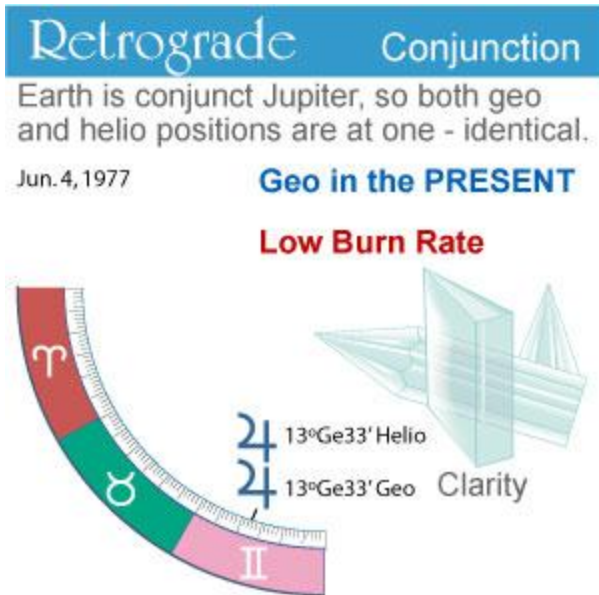

StarTypes: Life-Path Partners

Sun Conjunct Planet (again)

This marks the point where the geocentric position of the planet has caught up with the helio and they are one. From this point, the geo positions proceeds to forge ahead.