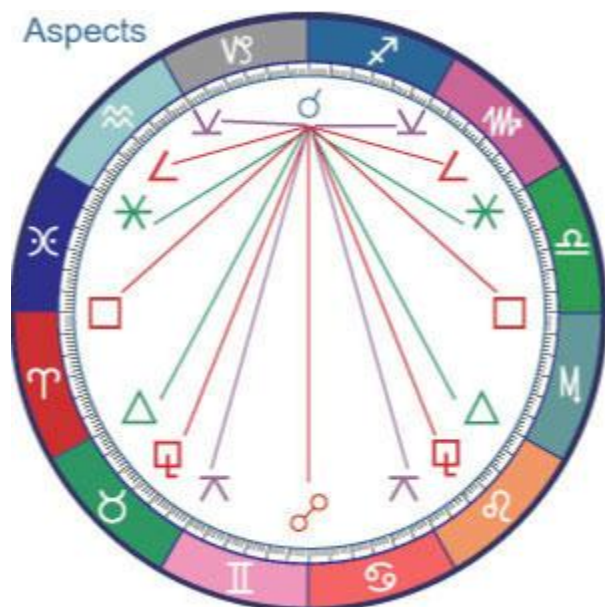

StarTypes: Life-Path Partners

Standard Aspects

Over the centuries, astrologers in all parts of the world have found certain angular separations between any two bodies in the heavens of particular interest. We just mentioned the Opposition or 180-degree aspect above that marks the Full Moon. The Conjunction or zero-degree aspect is another, where the two bodies are exactly together in the sky is another (the New Moon). These are perhaps the two most important (and well-known) astrological aspects.

In addition, the 60-degree aspects (Sextile), the 90-degree aspect (Square), and the 120-degree aspect (Trine) are also considered very auspicious and make up what we could call a second tier of aspects used by almost all astrologers.

Most Western astrologers would also add the 45-degree aspects (Semi-Square), and the 135-degree aspects (Semi-Quadrate) to the mix. Still other