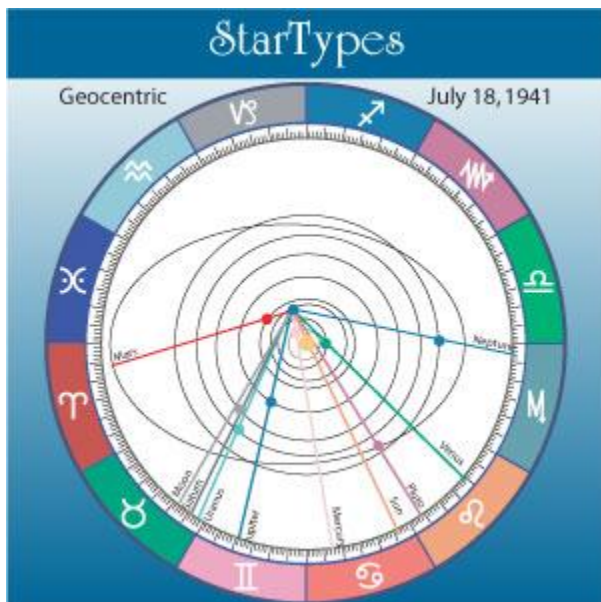

StarTypes: Life-Path Partners

standard geocentric natal chart. Not so. Both charts are invaluable. It is more like we now have a witness, a second astrological opinion, so to speak.

Geocentric Positions

The standard traditional geocentric chart continues to be where we look for anything personal, the circumstances in which each of us find ourselves embedded, just like the earth is embedded within the heliocentric solar system.

But right now, in these years, it may be necessary to emphasize the heliocentric chart, if only because we have avoided giving it any attention all these many centuries. We are just playing catch up, if nothing more. Let me give another example that I mentioned before.

Astronomers do not calculate astronomical information using the earth as a starting point and