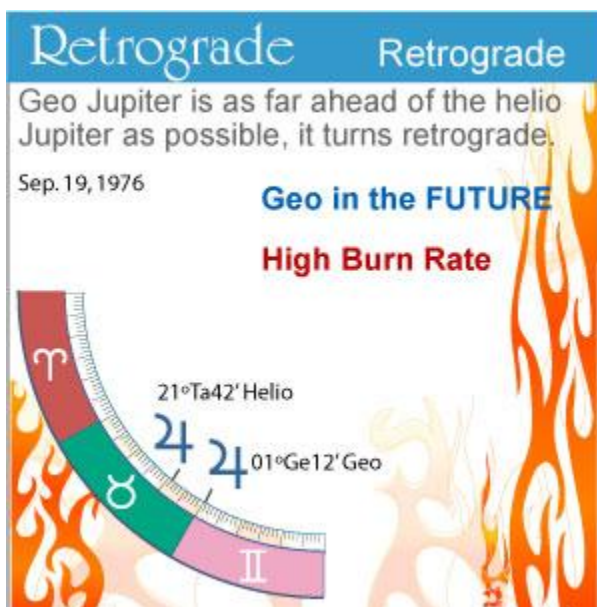

StarTypes: Life-Path Partners

moves out ahead of the helio. We have the lowest burn rate here.

As the conjunction passes, the geo position of the planet moves ahead of the helio position and into uncharted territory, degrees of the zodiac that the helio has not yet seen, since the last cycle. In some sense, we appear to be moving into our own future, ranging ahead of reality.

Planet Retrogrades

This marks a period where the geocentric position of the planet stops its forward motion and begins to move back over the new area it has just traversed, making a second pass over this particular area of the zodiac. This always takes place during the waning "square" of the Earth to the outer planet in question.