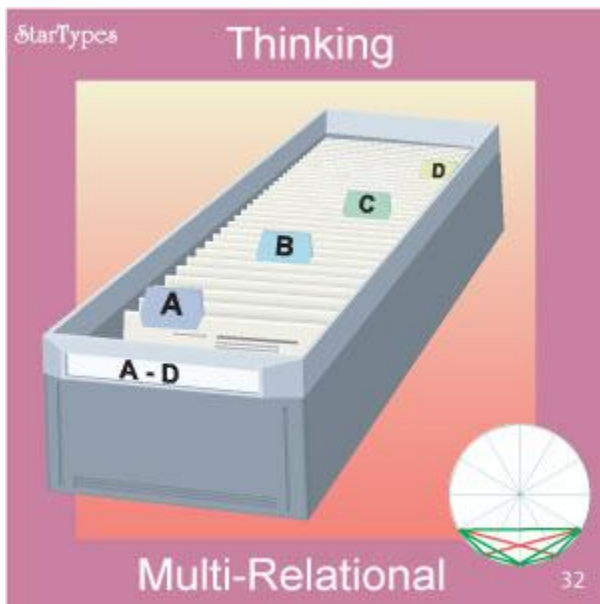

StarTypes: Life-Path Partners

StarType #32, 4-30s 120

Symbolic Image: A flying wing, made of wooden struts covered with paper (shrunk around the struts) is soaring above the earth. Beneath is a lovely country scene.