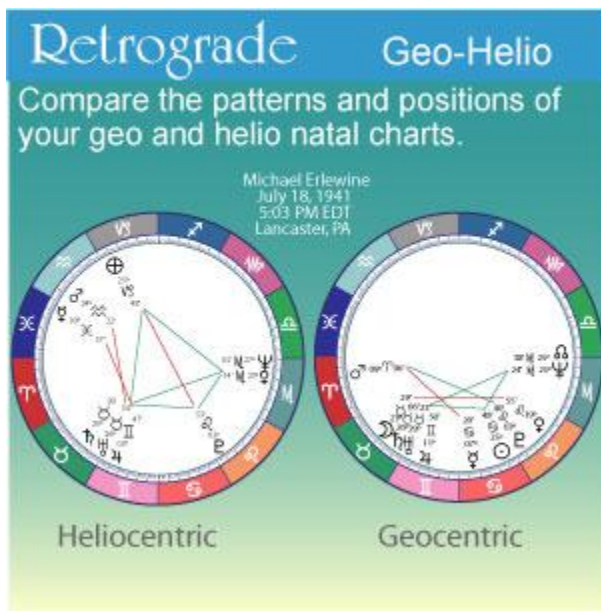

Saturn 06°01' (Heliocentric phase angle)

Uranus 02°59' (Heliocentric phase angle)

Neptune 01°54' (Heliocentric phase angle)

Pluto 01°27' (Heliocentric phase angle)

Geocentric and Heliocentric: Interface

Most astrologers who have investigated the difference between a birth or event as seen from geocentric and heliocentric perspectives find that the geo chart refers more to our personality, or the outer circumstances