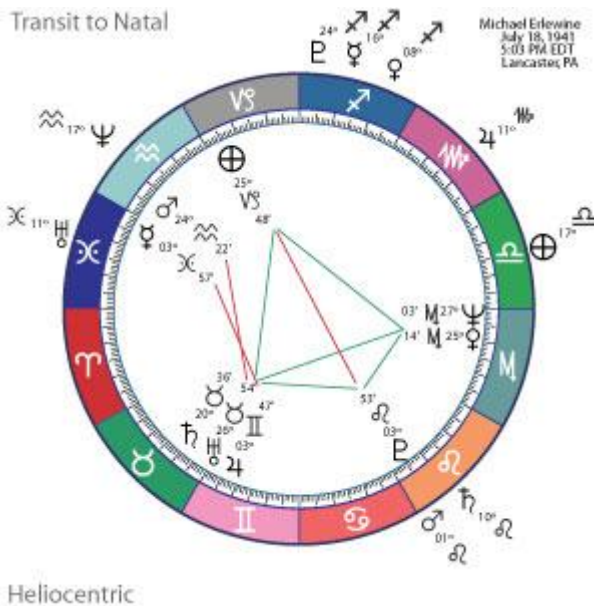

StarTypes: Life-Path Partners

Transits and What-Not

By all means, you want to check out planetary transits in the helio. They work just as they do geocentrically, only I find them (like all helio phenomena) more stable and consistent than the geo equivalent. In other words, I can depend on helio transits; I get a clearer picture of what is happening.