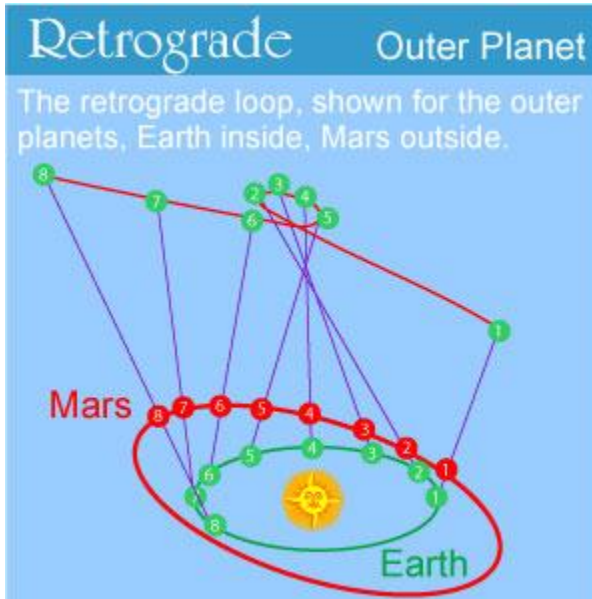

StarTypes: Life-Path Partners

indicate, or point to. The real facts of any situation are the ultimate talisman, or key to the meaning or directionality that may be involved. With this in mind, let us take a look at the very important phenomenon of planetary motion, in particular the fact that the planets appear to go forward and backward thru the zodiac -- the retrograde phenomenon.

Outer Planets Retrograde

First, a brief review. The planets orbit the Sun in large, almost circular, orbits. Considered from a heliocentric, or Sun centered standpoint there is no retrograde, or backward motion, only the steady forward travel thru the zodiac--cycle after cycle, round after round. Retrograde, or backward motion only exists from the Earth centered, or geocentric perspective. This itself is a significant statement and can be interpreted.