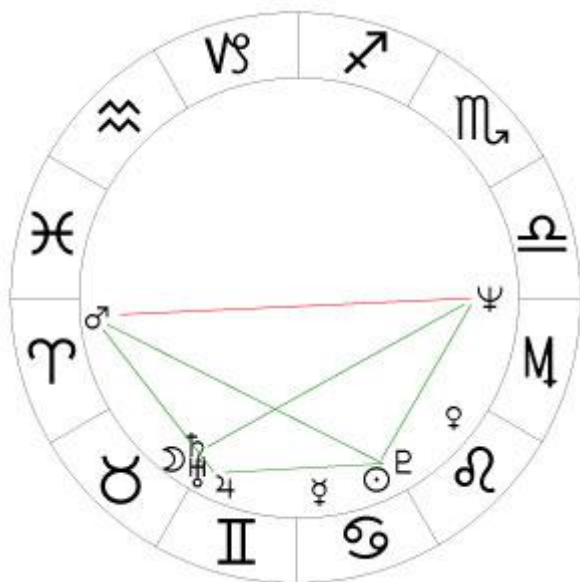

StarTypes: Life-Path Partners

of our attention and should be consulted, just as we consult the traditional geocentric natal chart.

The Geocentric Chart

Over many years I have found it mostly a waste of my time to try to interpret the large-scale aspect patterns (StarTypes) in the geocentric chart. They just do not hold up as well. Instead, I found myself peeking at the helio chart to get my bearings on a particular individual, to see what really is going on in there. After using both charts side by side for awhile, I found myself always looking at the helio chart first, and perhaps then getting around to looking at the geo patterns later on in a reading, if at all. In the great majority of the personal readings I have done, my client had all the information they needed about their inner spiritual nature or life path just from the helio chart, without ever having to even look at the