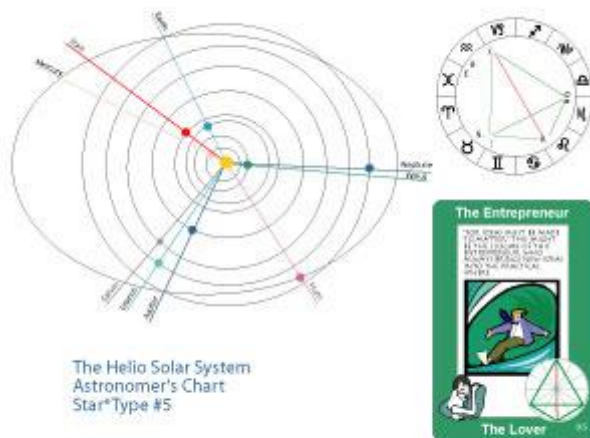

StarTypes: Life-Path Partners

StarTypes Astrology

In a real sense, most of the other major whole-chart patterns can be related to one or the other of these aspect pattern families, the T-Square and the Grand Trine. This is a key point.

Every astrologer has his or her areas of astrology where they have a natural passion. These whole-chart patterns happen to be one of my areas, and I have studied them intensively since the late 1960s and early 1970s. And like most astrologers, my fascination with these patterns is in direct correlation to their ability to reveal to me information of great use about myself, my family, and all those I have come to know in my life.

This study has not been some abstract piece of astrological research on my part, but an adventure beyond my wildest expectations, one that has carried me beyond any astrology I had known up to that time