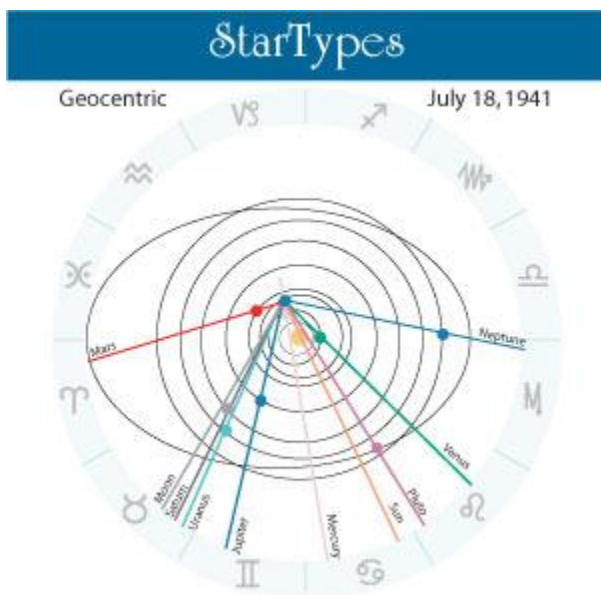

StarTypes: Life-Path Partners

then deriving heliocentric coordinates, although it can be done. It is just very involved and round about. No, what astronomers do is to start with the heliocentric coordinates and then derive the geocentric positions.

From Helio to Geo

The order is from helio to geo, and not from geo to helio, which is not to say it cannot be done the other way round. It just is very, very difficult.

Using this simple analogy, astrologers have been deriving the inner or spiritual (helio) part of astrology from the personal and circumstantial (geo) chart for centuries. Of course we can do it; we have been doing it all this time. The point is that it is so much easier, so much clearer to just use the helio chart to look at spiritual or inner issues and to use the geocentric chart to look at the outer-world of personal issues.